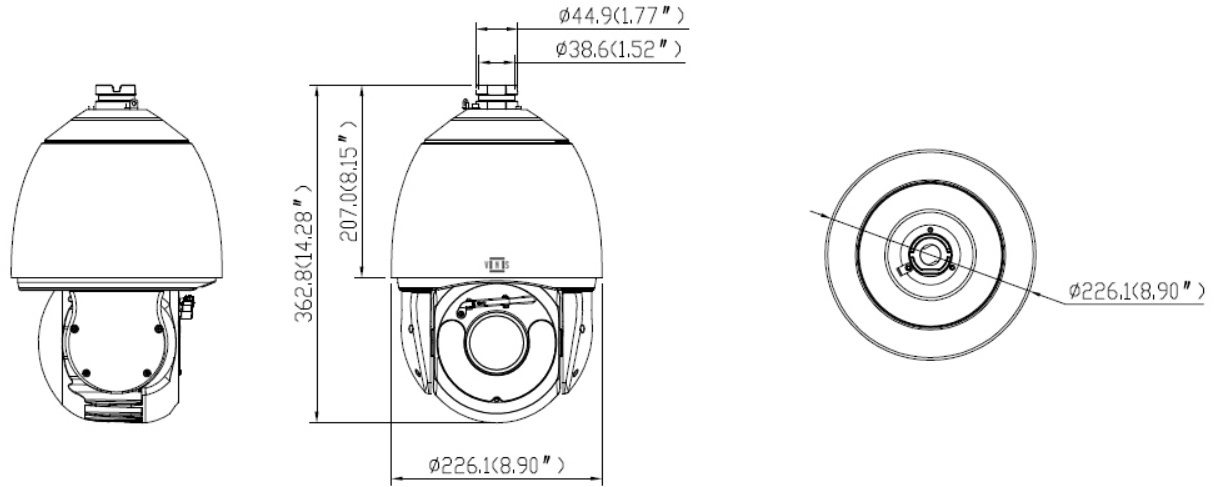

DIMENSIONS

ACCESSORIES

Pole Mount Model No.: VN-PPM01	Ceiling Bracket Model No.: VN-PPM02	Corner Mount Model No.: VN-PCM01	Wall Bracket Model No.: VN-PWB04