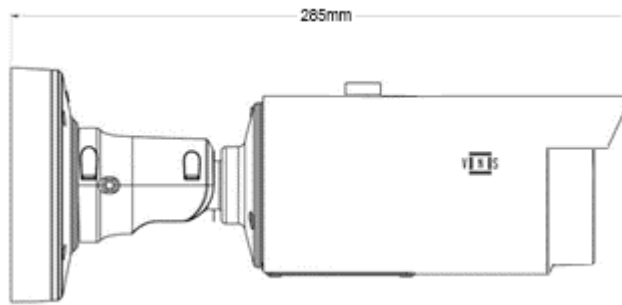

Smart Function	
Intelligent Detection	Region Entrance, Region Exiting, Advanced Motion Detection, Tamper Detection, Line Crossing, Loitering, Object Left, Object Removed People Counting & Report
Product Details	
Power	PoE (802.3af) / DC12V ± 10%
Power Consumption:	Max 11W With IR On
Dimensions (H x W x L)	134mm x 126mm x 285mm
Weight	1080g (2.38lb)
Ingress Protection	IP67
Working Environment	-40°C ~ 60°C (-40°F ~ 140°F), Humidity: ≤95% RH (Non-condensing)
Part Code	MB5X5R6VTC
Description	META Series, Bullet, 5MP(2592 x 1944:25/30fps), Motorized Zoom Lens(2.7~13.5mm), VIR Range up to 60m, Audio I/O, Alarm I/O, Micro SD Card Slot, 120db WDR, DC12V/PoE(802.3af), IP67, Built-in AI Function

## DIMENSIONS