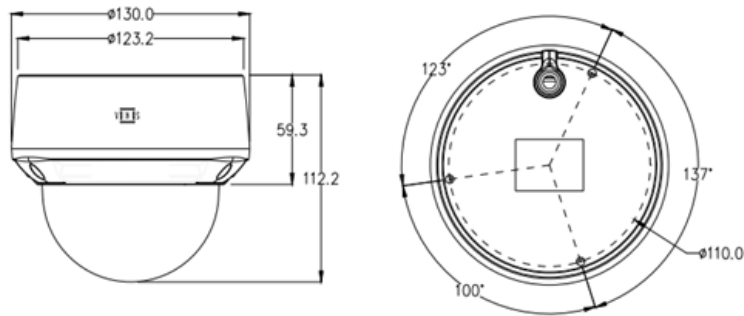

Storage	
Edge Storage	MicroSD, up to 256GB
Network Storage	ANR
General	
Power	DC 12V±25%, PoE (IEEE 802.3af) Power Consumption: Max 8.5W
Dimensions (φ x H)	φ130 x 112mm (φ5.12" x 4.41")
Weight	0.8 kg (1.76 lb)
Working Environment	-40°C ~ 55°C (-40°F ~ 131°F)
Operating Humidity	Less than 90% RH
Ingress Protection	IP67
Vandal Resistant	IK10
Product Details	
Part Code	PD8X5R4VTC
Description	Professional Series, Dome, 8MP(3840 x 2160:25/30fps), Motorized Zoom Lens(2.7~13.5mm), VIR Range up to 40m, Audio I/O, Alarm I/O, Micro SD Card Slot, 120db WDR, DC12V/PoE(802.3af), IP67, Built-in AI Function

DIMENSIONS

ACCESSORIES

Wall Mount Bracket Model No.: VN-DWM02	Wall Mount Bracket Model No.: VN-DWM01	Bracket Mount Adaptor Model No.: VN-DBM07
Junction Box Model No.: VN-JB09	Pendent Mount Bracket Model No.: CBK402	Pole Mount Bracket Model No.: VN-PM01