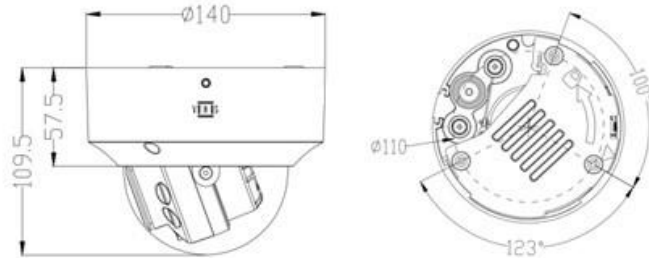

Storage		
Edge Storage	MicroSD, up to 256GB	
Network Storage	ANR	
General		
Power	DC 12V±25%, PoE (IEEE 802.3af)	Power Consumption: Max 8W
Dimensions (φ x H)	φ140 x 110 mm (φ5.51" x 4.33")	
Weight	0.73 kg (1.61 lb)	
Working Environment	-40°C ~ 55°C (-40°F ~ 131°F)	
Operating Humidity	Less than 90% RH	
Ingress Protection	IP67	
Vandal Resistant	IK10	
Product Details		
Part Code	PD5X5R4VTC2	
Description	Professional Series, Dome, 5MP (2592 x 1944:25/30fps), Motorized Zoom Lens (2.7~13.5mm), VIR Range up to 40m, Audio I/O, Alarm I/O, Micro SD Card Slot, 120db WDR, DC12V/PoE(802.3af), IP67, Built-in AI Function	

DIMENSIONS

ACCESSORIES

Wall Mount Bracket Model No.: VN-DWM02	Wall Mount Bracket Model No.: VN-DWM01	Bracket Mount Adaptor Model No.: VN-DBM07
Corner Mount Bracket Model No.: VN-CM02	Pendent Mount Bracket Model No.: CBK402	Pole Mount Bracket Model No.: VN-PM01