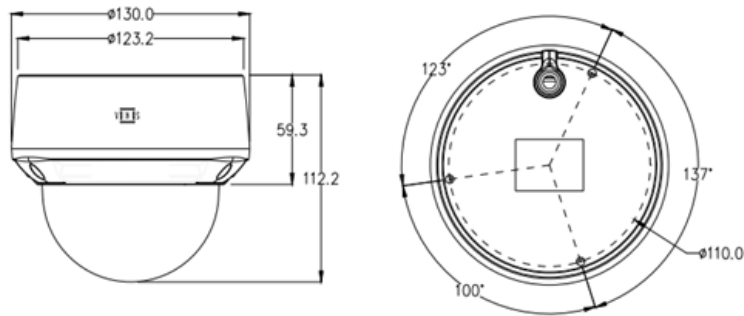

Storage	
Edge Storage	MicroSD, up to 256GB
Network Storage	ANR
General	
Power	DC 12V±25%, PoE (IEEE 802.3af) Power Consumption: Max 8.5W
Dimensions (φ x H)	φ130 x 112mm (φ5.12" x 4.41")
Weight	0.8 kg (1.76 lb)
Working Environment	-40°C ~ 55°C (-40°F ~ 131°F)
Operating Humidity	Less than 90% RH
Ingress Protection	IP67
Vandal Resistant	IK10
Product Details	
Part Code	PD5X5R4VTC
Description	Professional Series, Dome, 5MP (2592 x 1944:25/30fps), Motorized Zoom Lens (2.7~13.5mm), VIR Range up to 40m, Audio I/O, Alarm I/O, Micro SD Card Slot, 120db WDR, DC12V/PoE(802.3af), IP67, Built-in AI Function

DIMENSIONS

ACCESSORIES

Wall Mount Bracket Model No.: VN-DWM02	Wall Mount Bracket Model No.: VN-DWM01	Bracket Mount Adaptor Model No.: VN-DBM07
Junction Box Model No.: VN-JB09	Pendent Mount Bracket Model No.: CBK402	Pole Mount Bracket Model No.: VN-PM01