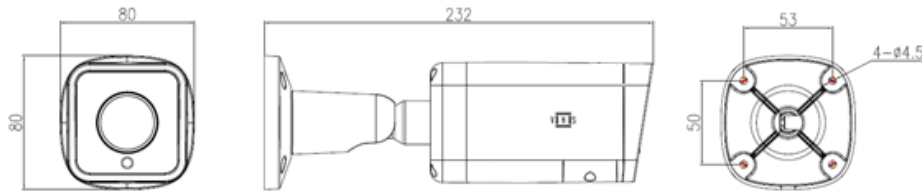

Storage	
Edge Storage	MicroSD, up to 256GB
Network Storage	ANR
General	
Power	DC 12V±25%, PoE (IEEE 802.3af) <span style="float: right;">Power Consumption: Max 8.5W</span>
Dimensions (L x W x H)	232 x 80 x 80mm (9.13" x 3.15" x 3.15")
Weight	0.81 kg (1.79 lb)
Working Environment	-40°C ~ 55°C (-40°F ~ 131°F)
Operating Humidity	Less than 90% RH
Ingress Protection	IP67
Vandal Resistant	IK10
Product Details	
Part Code	PB5X5R4VTC
Description	Professional Series, Bullet, 5MP(2592 x 1944:25/30fps), Motorized Zoom Lens (2.7~13.5mm), VIR Range up to 40m, Audio I/O, Alarm I/O, Micro SD Card Slot, 120db WDR, DC12V/PoE(802.3af), IP67, Built-in AI Function

## DIMENSIONS