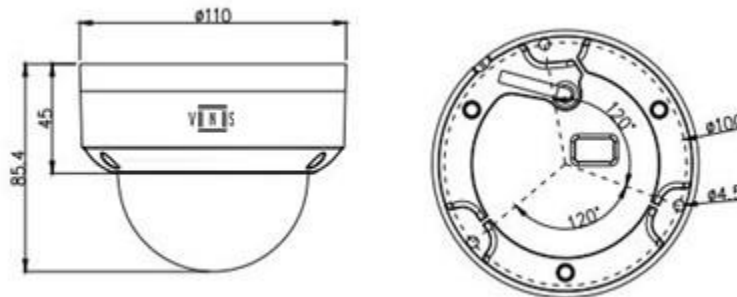

Storage	
Edge Storage	MicroSD, up to 256GB
Network Storage	ANR
General	
Power	DC 12V±25%, PoE (IEEE802.3af) <span style="float: right;">Power Consumption: Max 5.5W</span>
Dimensions (φ x H)	φ110 x 85.4mm (φ4.33" x 3.36")
Weight	0.47 kg (1.04 lb)
Working Environment	-40°C ~ 55°C (-40°F ~ 131°F)
Operating Humidity	Less than 90% RH
Ingress Protection	IP67
Vandal Resistant	IK10
Product Details	
Part Code	PD5L1R3VTC
Description	Professional Series, Dome, 5MP(2592 x 1944:25/30fps) Fixed 2.8mm Lens, VIR Range up to 30m, Audio I/O, Alarm I/O, Micro SD Card Slot, 120db WDR, DC12V/PoE(802.3af), IP67, IK10, Built-in AI Function
Part Code	PD5L3R3VTC
Description	Professional Series, Dome, 5MP(2592 x 1944:25/30fps) Fixed 4.0mm Lens, VIR Range up to 30m, Audio I/O, Alarm I/O, Micro SD Card Slot, 120db WDR, DC12V/PoE(802.3af), IP67, IK10, Built-in AI Function

## DIMENSIONS